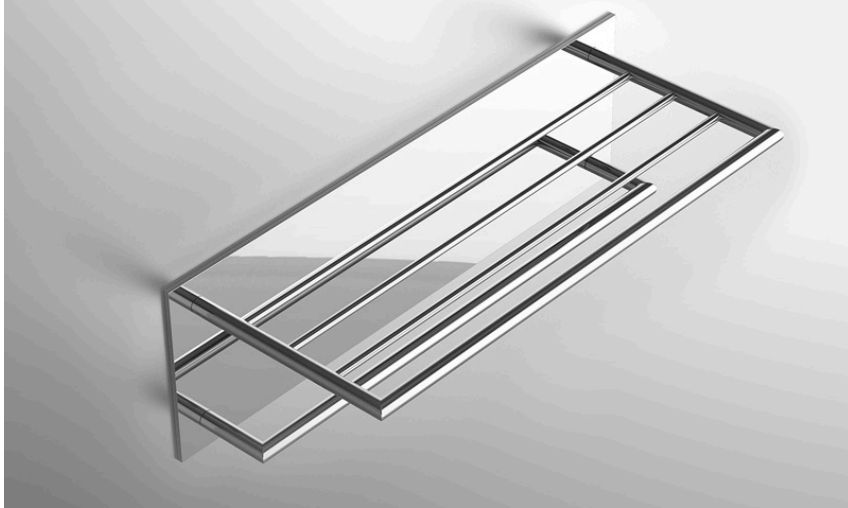

neelnox

LET
THERE
BE **DESIGN.**

FEATURES

- Premium 304 Grade Stainless Steel
- Solid Mount Construction
- Concealed Installation Hardware
- State of the art wall anchors included for installation on Dry wall or Tile

COLLECTION INSPIRE

TOWEL RACK WITH BAR

Model	Product	Finishes Available
INS-TRKB24	Towel Rack With Bar	Multiple finishes available. Over 23 finishes to choose from.

FINISHES			
Polished (-P)	Antique Copper (-ACOP)	Polished Gold (-PGLD)	
Brushed (-B)	Polished Brass (-PBRS)	Brushed Copper (-BCOP)	
Brushed Gold (-BGLD)	Matte White (-WHT)	Brushed Rose Gold (-BRGD)	
Matte Black (-BLK)	Brushed Modern Bronze (-BMBRZ)	Brushed Black (-BRBLK)	
Oil Rubbed Bronze (-ORB)	Glossy White (-GWHT)	Polished Black (-PBLK)	
Brushed Brass (-BBRS)	Polished Rose Gold (-PRGD)	Antique Nickel (-ANKL)	
Brushed Bronze (-BBRZ)	Unlacquered Brass (-UBRS)	Black Nickel (-NKBL)	
Antique Brass (-ABRS)	Polished Nickel (-PNKL)		

Dimensions in inches

NOTE: Dimensions subject to change without notice.