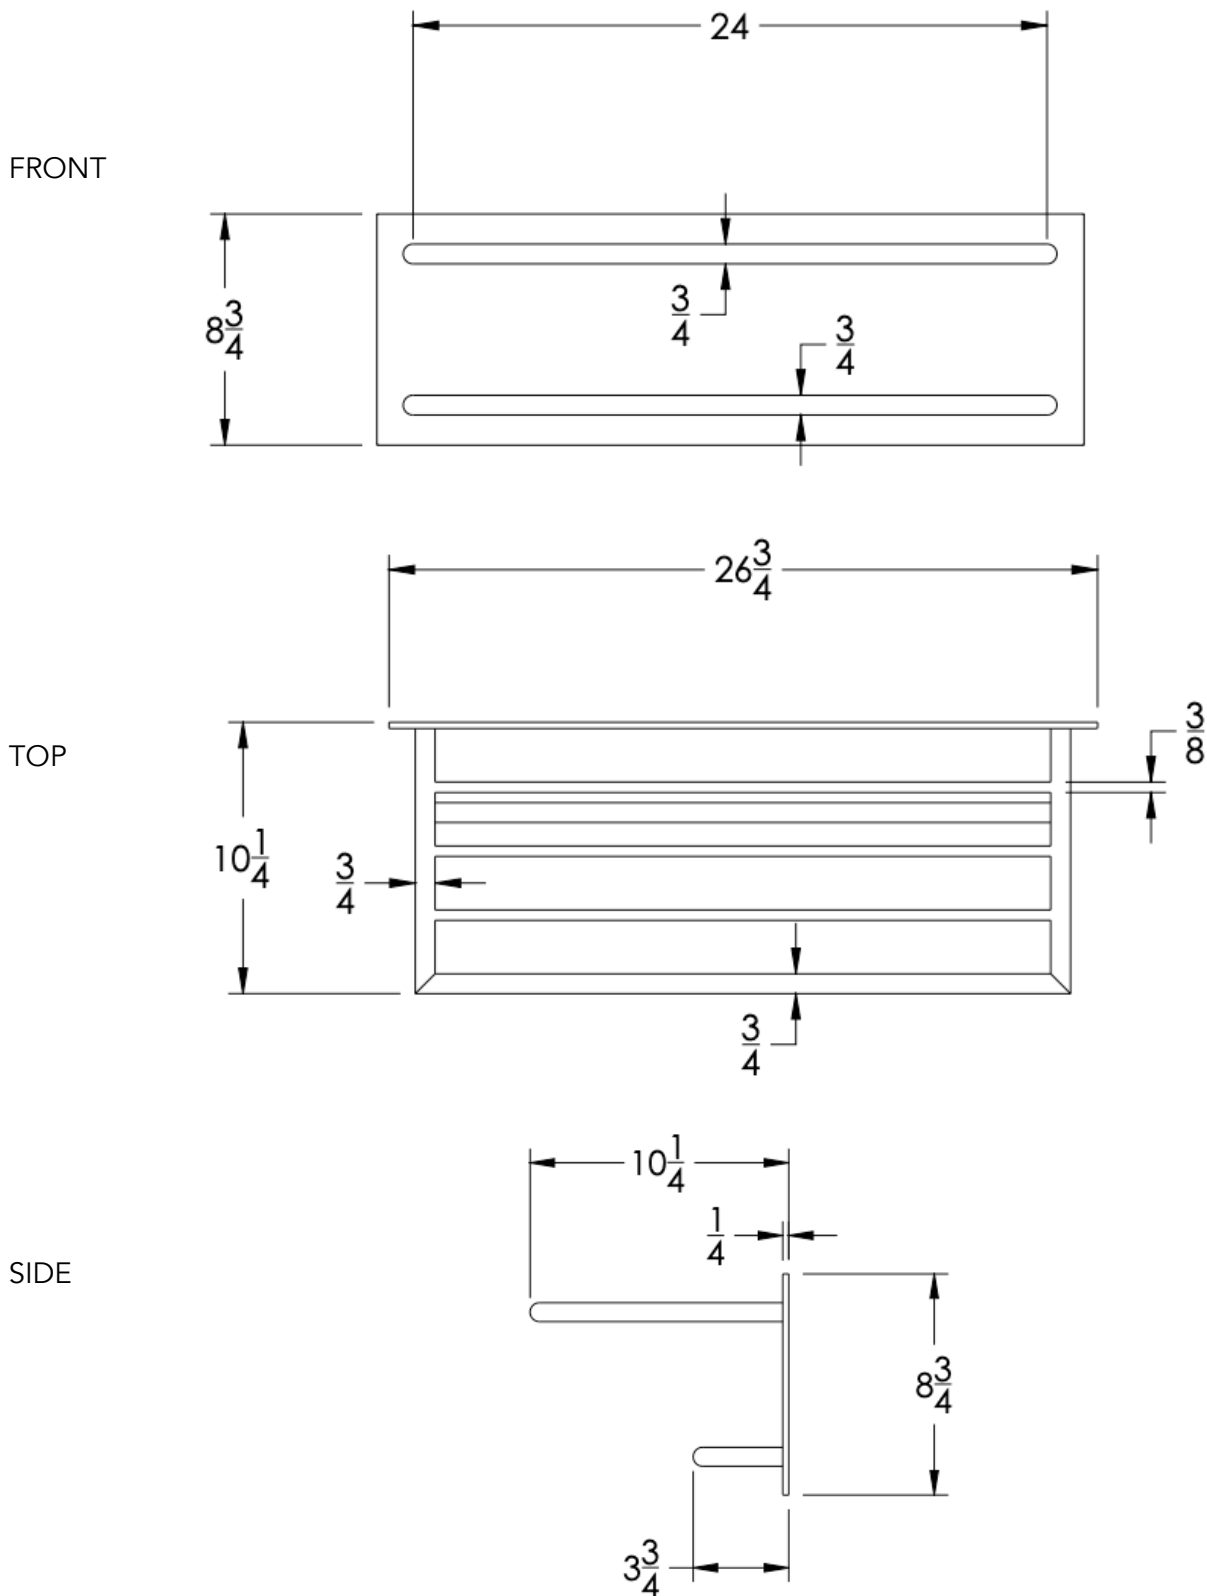

neelnox

LET
THERE
BE **DESIGN.**

FEATURES

- Premium 304 Grade Stainless Steel
- Solid Mount Construction
- Concealed Installation Hardware
- State of the art wall anchors included for installation on Dry wall or Tile

COLLECTION INSPIRE

TOWEL RACK WITH BAR

Model	Product	Finishes Available
INS-TRKB24	Towel Rack With Bar	Multiple finishes available. Over 23 finishes to choose from.

FINISHES			
Polished (-P)	Antique Copper (-ACOP)	Polished Gold (-PGLD)	
Brushed (-B)	Polished Brass (-PBRS)	Brushed Copper (-BCOP)	
Brushed Gold (-BGLD)	Matte White (-WHT)	Brushed Rose Gold (-BRGD)	
Matte Black (-BLK)	Brushed Modern Bronze (-BMBRZ)	Brushed Black (-BRBLK)	
Oil Rubbed Bronze (-ORB)	Glossy White (-GWHT)	Polished Black (-PBLK)	
Brushed Brass (-BBRS)	Polished Rose Gold (-PRGD)	Antique Nickel (-ANKL)	
Brushed Bronze (-BBRZ)	Unlacquered Brass (-UBRS)	Black Nickel (-NKBL)	
Antique Brass (-ABRS)	Polished Nickel (-PNKL)		

Dimensions in inches

NOTE: Dimensions subject to change without notice.